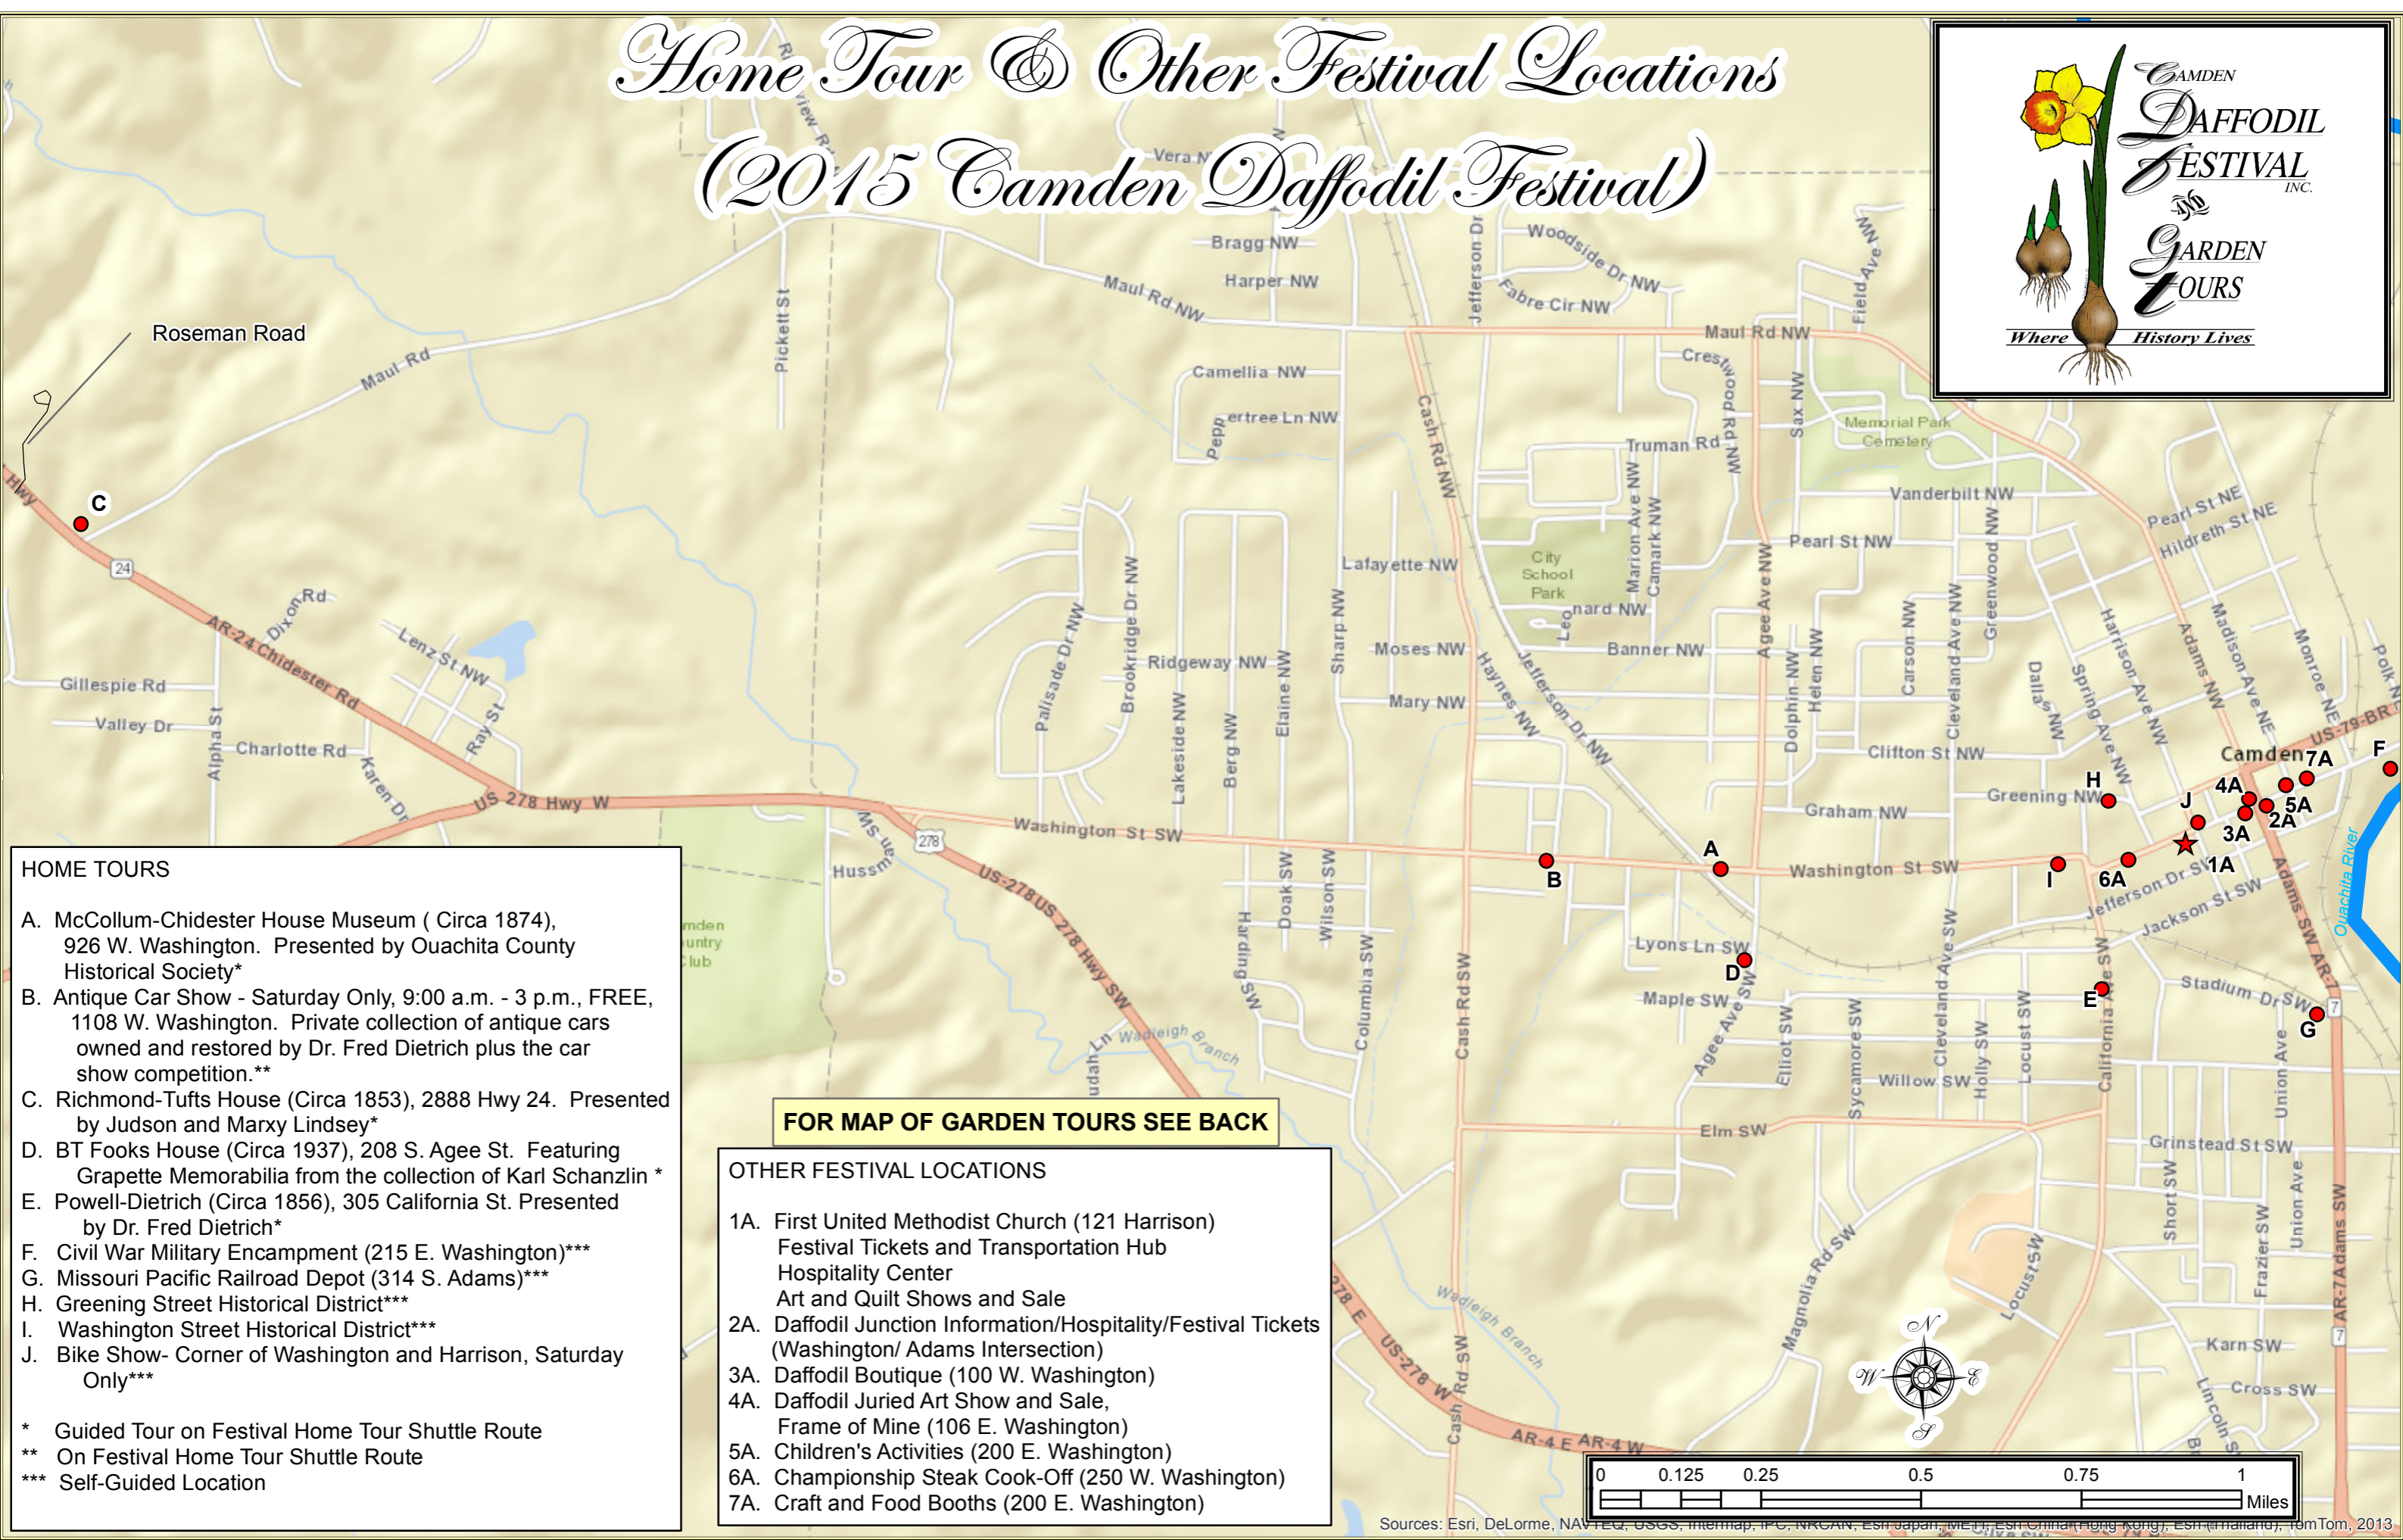

Home Tour & Other Festival Locations (2015 Camden Daffodil Festival)

- HOME TOURS**
- A. McCollum-Chidester House Museum (Circa 1874), 926 W. Washington. Presented by Ouachita County Historical Society*
 - B. Antique Car Show - Saturday Only, 9:00 a.m. - 3 p.m., FREE, 1108 W. Washington. Private collection of antique cars owned and restored by Dr. Fred Dietrich plus the car show competition.**
 - C. Richmond-Tufts House (Circa 1853), 2888 Hwy 24. Presented by Judson and Marxy Lindsey*
 - D. BT Fooks House (Circa 1937), 208 S. Agee St. Featuring Grapette Memorabilia from the collection of Karl Schanzlin *
 - E. Powell-Dietrich (Circa 1856), 305 California St. Presented by Dr. Fred Dietrich*
 - F. Civil War Military Encampment (215 E. Washington)***
 - G. Missouri Pacific Railroad Depot (314 S. Adams)***
 - H. Greening Street Historical District***
 - I. Washington Street Historical District***
 - J. Bike Show- Corner of Washington and Harrison, Saturday Only***
- * Guided Tour on Festival Home Tour Shuttle Route
 ** On Festival Home Tour Shuttle Route
 *** Self-Guided Location

FOR MAP OF GARDEN TOURS SEE BACK

- OTHER FESTIVAL LOCATIONS**
- 1A. First United Methodist Church (121 Harrison)
Festival Tickets and Transportation Hub
Hospitality Center
Art and Quilt Shows and Sale
 - 2A. Daffodil Junction Information/Hospitality/Festival Tickets (Washington/ Adams Intersection)
 - 3A. Daffodil Boutique (100 W. Washington)
 - 4A. Daffodil Juried Art Show and Sale, Frame of Mine (106 E. Washington)
 - 5A. Children's Activities (200 E. Washington)
 - 6A. Championship Steak Cook-Off (250 W. Washington)
 - 7A. Craft and Food Booths (200 E. Washington)

* Guided Tour on Festival Garden Tour Shuttle Route
 ** Self-Guided Tour on Festival Garden Tour Shuttle Route
 *** Self-Guided, Drive-By Tour (Festival Hours Only)